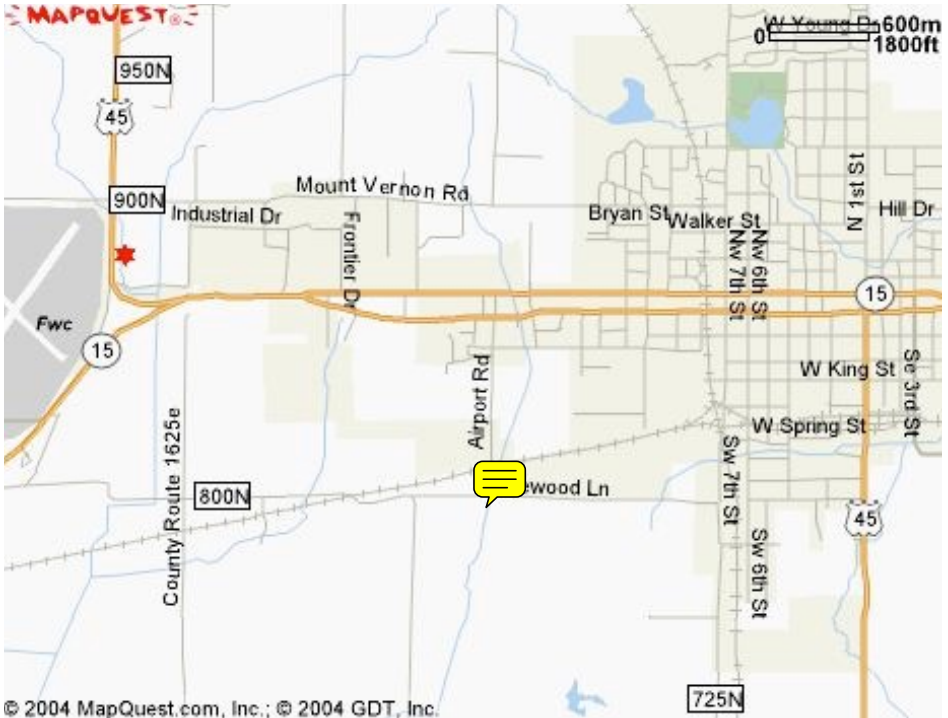

**April 5-7, 2019**

**July 19-21, 2019**

**Sukkot**

**Oct. 13<sup>th</sup> - 20<sup>th</sup>, 2019**

at the

**Cradle of Hope Prophetic Center  
201 Petroleum Blvd  
Fairfield, IL 62837**

**CDs - DVDs & Books Available**

### From Lambert-Saint Louis International Airport (STL) To Briarwood Inn of Fairfield, IL

Driving Time: 2.5 hours 135 miles

### Mt. Vernon, IL

Driving Time: 45 minutes 30 miles from Fairfield, IL

[www.jewishprophet.com](http://www.jewishprophet.com)